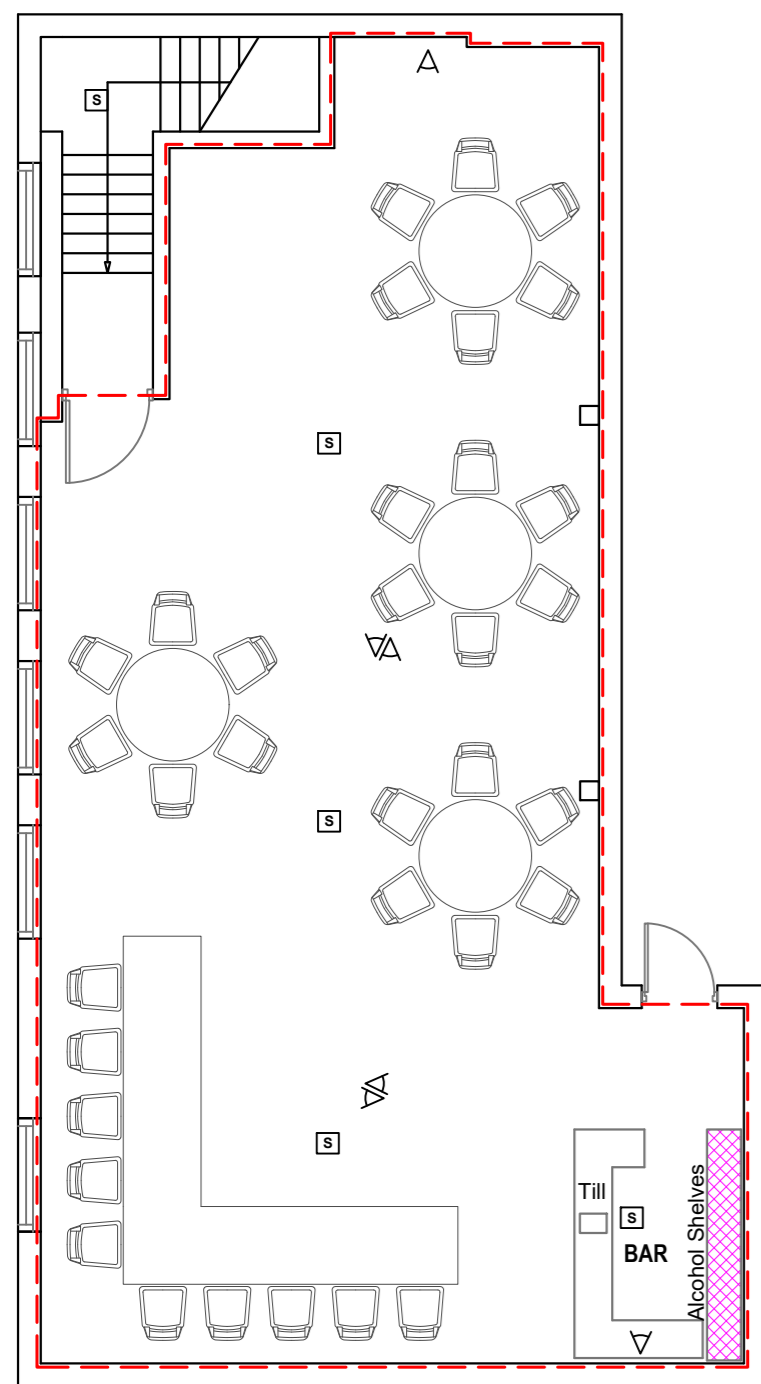

SECOND FLOOR PLAN

FIRST FLOOR PLAN

LEGEND

- ALCOHOL
- WC AREA
- FRIDGES
- AMBIT OF LICENSED PREMISES
- SAFETY LIGHTS
- SMOKE DETECTOR
- HEATH DETECTOR
- CCTV
- FIRE ESCAPE KEEP CLEAR
- INTERNALLY ILLUMINATED FIRE ESCAPE SIGN (BS 5266)