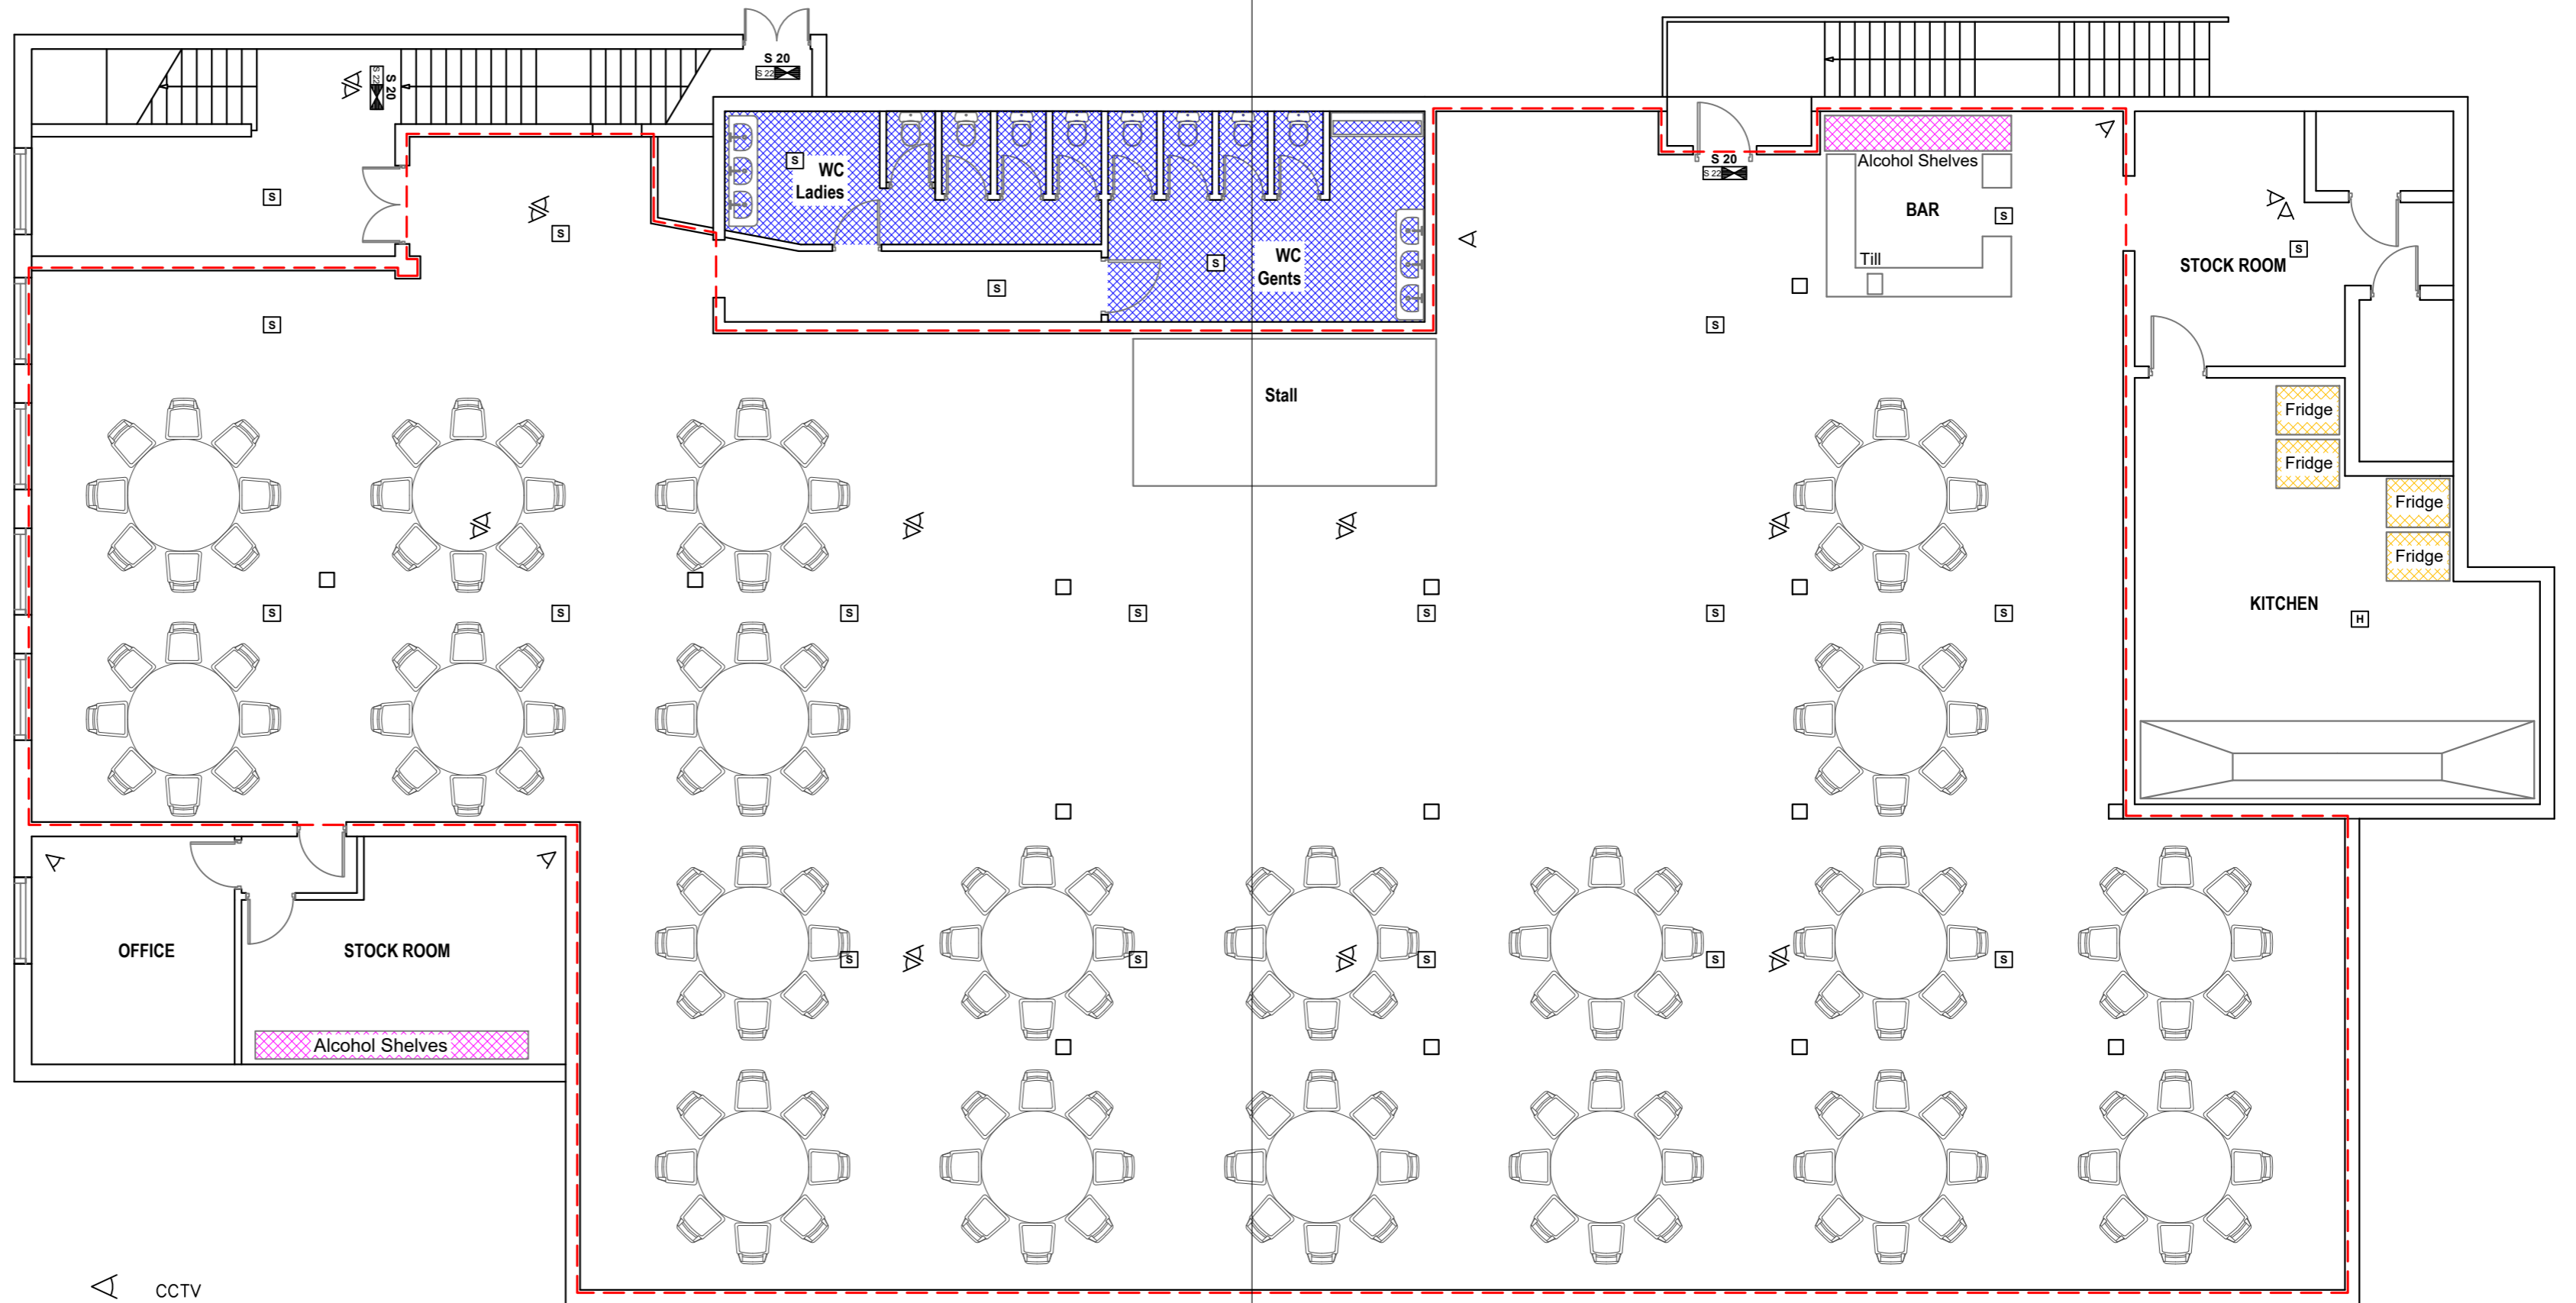

SECOND FLOOR PLAN

FIRST FLOOR PLAN

LEGEND

- ALCOHOL
- WC AREA
- FRIDGES
- AMBIT OF LICENSED PREMISES
- SAFETY LIGHTS
- SMOKE DETECTOR
- HEATH DETECTOR
- CCTV
- FIRE ESCAPE KEEP CLEAR
- INTERNALLY ILLUMINATED FIRE ESCAPE SIGN (BS 5266)